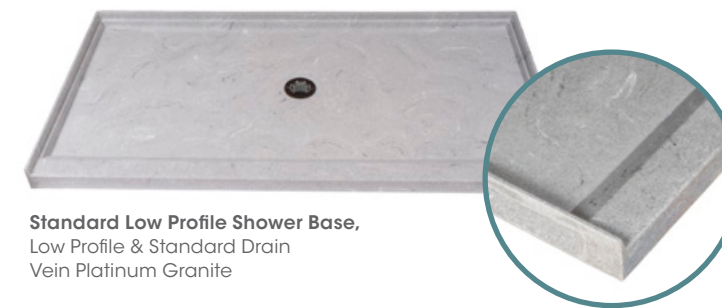

Shower Wall: **GRANITE RUSHMORE**
 Custom Shower Base: **SOLID WHITE**
 Accessory: Luxury Tall Corner Soap/Shampoo Shelf
 Vanity: Wolf Classic™ Cabinets **BERWYN OPAL PAINT**
 Vanity Top: **GRANITE RUSHMORE**

Ready to get started in choosing your shower design and options? Begin with the base configuration and “shop” from there.

Configuration		Dimension	Profile	Drain
 Square	STANDARD	Standard Sizes Only	<ul style="list-style-type: none"> • Standard Profile • Low Profile 	<ul style="list-style-type: none"> • Standard Drain • Trench Drain
 Rectangle				
 Corner	CUSTOM	Choose a Custom Size	<ul style="list-style-type: none"> • Standard Profile • Low Profile • Ramped Profile • None 	<ul style="list-style-type: none"> • Standard Drain • Trench Drain

SHOWER BASES

All shower bases come with a non-slip and pitched-to-drain floor and accept standard size drains. When designing a custom shower base, you specify the number and style of thresholds — regular 2" height, low-profile, higher or wider, or ramped. Custom options include wheelchair-accessible thresholds.